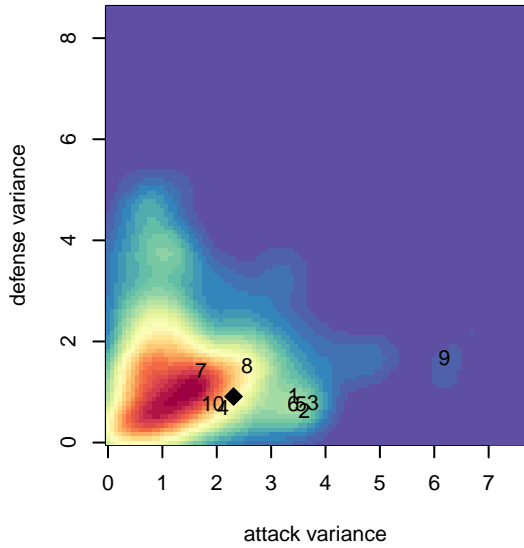

## WPFC White B99

Washington Premier FC  
 Tacoma, WA  
 B99 total strength=1789  
 attack=26.74 defense=35.45  
 fall league = RCL B99 Div 2  
 notes= Murray 2015;Tanzer 2016

alt names used:  
 WPFC B99 WHITE (WA)  
 WPFC B99 White B  
 WPFC B99 White B

**attack and defense variance (black dot)  
relative to other teams  
and top 10 in region**

**attack and defense rating  
relative to others at age  
and all opponents in last 13 months**

**Performance relative to 13 month average**