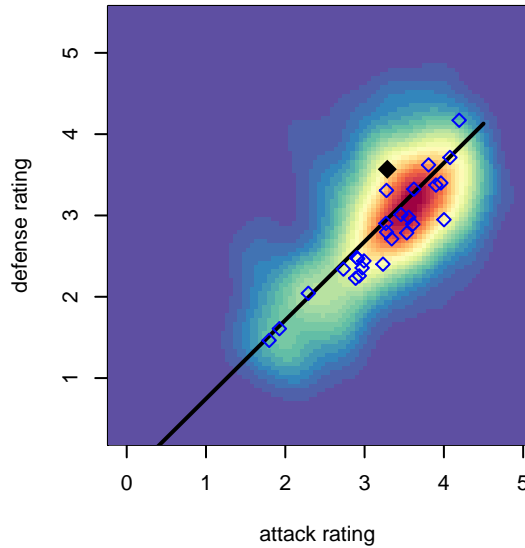

## WPFC White B99

Washington Premier FC  
 Tacoma, WA  
 B99 total strength=1789  
 attack=26.74 defense=35.45  
 fall league = RCL B99 Div 2  
 notes= Murray 2015;Tanzer 2016

alt names used:  
 WPFC B99 WHITE (WA)  
 WPFC B99 White B  
 WPFC B99 White B

**attack and defense variance (black dot)  
relative to other teams  
and top 10 in region**

**attack and defense rating  
relative to others at age  
and all opponents in last 13 months**

**Performance relative to 13 month average**