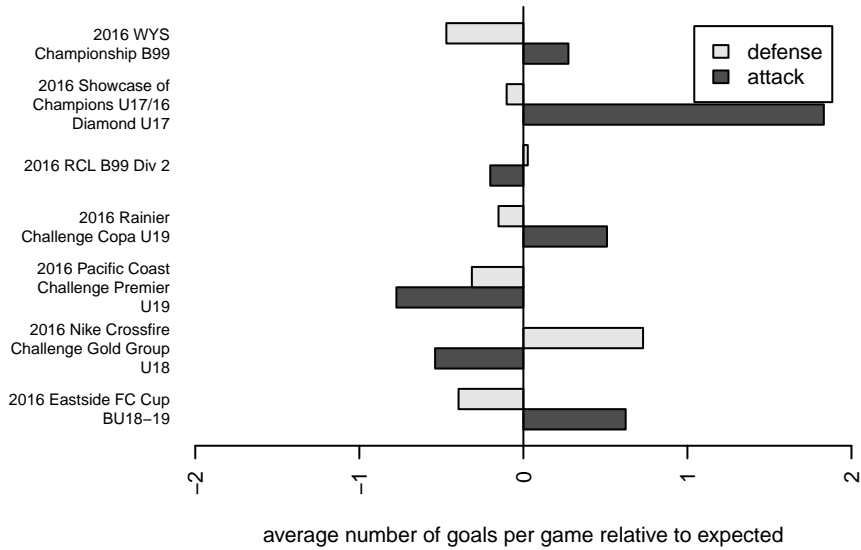

## WPFC White B99

Washington Premier FC  
 Tacoma, WA  
 B99 total strength=1789  
 attack=26.74 defense=35.45  
 fall league = RCL B99 Div 2  
 notes= Murray 2015;Tanzer 2016

alt names used:  
 WPFC B99 WHITE (WA)  
 WPFC B99 White B  
 WPFC B99 White B

Venues played:  
 2016 Showcase of Champions U17/16 Diamon  
 2016 Rainier Challenge Copa U19  
 2016 Nike Crossfire Challenge Gold Group U18  
 2016 Eastside FC Cup BU18-19  
 2016 Pacific Coast Challenge Premier U19  
 2016 RCL B99 Div 2  
 2016 PacNW Winter Classic Premier U19  
 2016 WYS Championship B99

**attack and defense variance (black dot)  
relative to other teams  
and top 10 in region**

**attack and defense rating  
relative to others at age  
and all opponents in last 13 months**

**Performance relative to 13 month average**