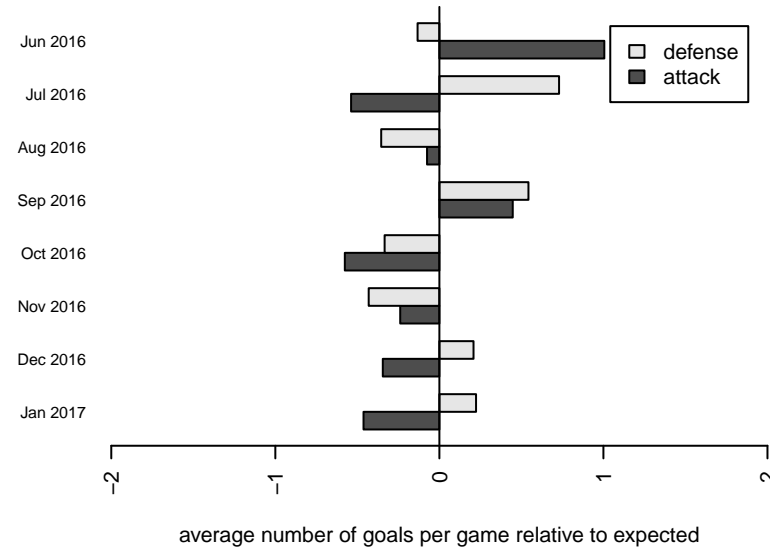

Performance relative to 13 month average