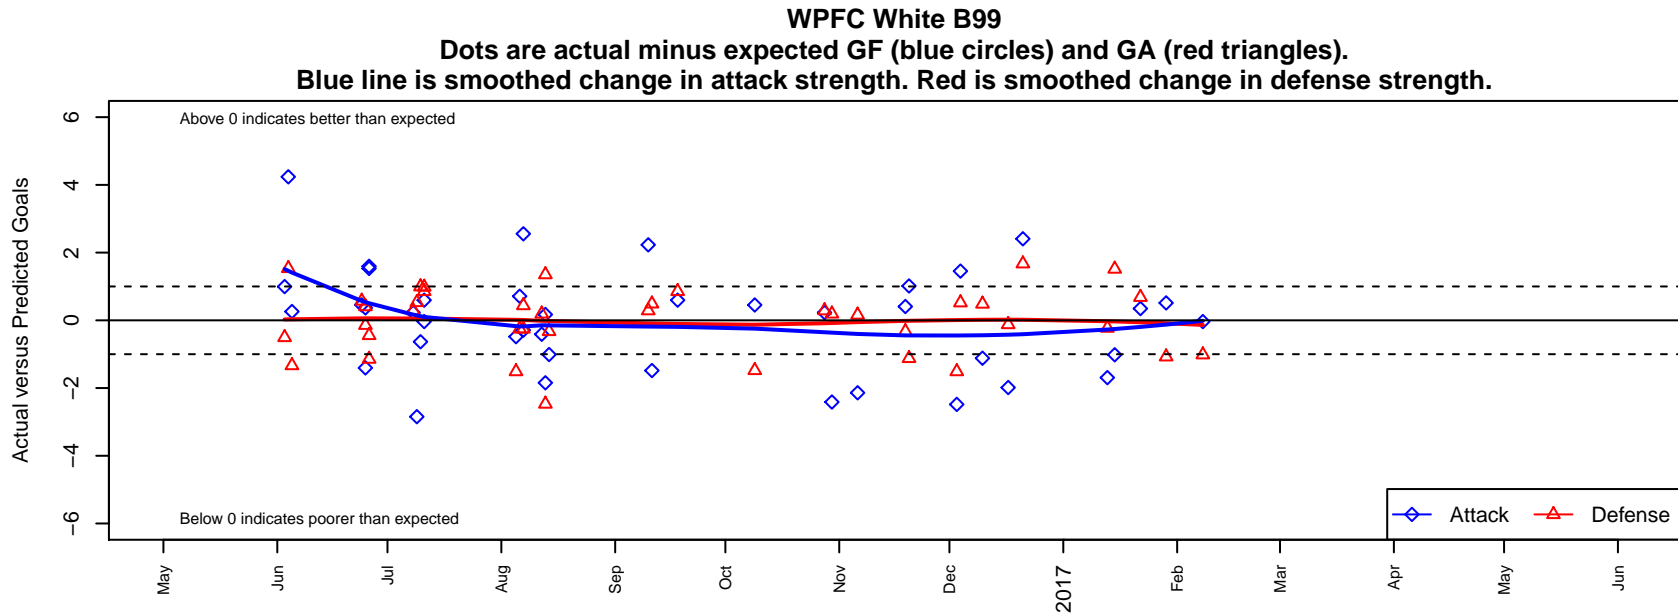

## WPFC White B99

Washington Premier FC  
 Tacoma, WA  
 B99 total strength=1789  
 attack=26.74 defense=35.45  
 fall league = RCL B99 Div 2  
 notes= Murray 2015;Tanzer 2016

alt names used:  
 WPFC B99 WHITE (WA)  
 WPFC B99 White B  
 WPFC B99 White B

**attack and defense variance (black dot)  
relative to other teams  
and top 10 in region**

**attack and defense rating  
relative to others at age  
and all opponents in last 13 months**

**Performance relative to 13 month average**