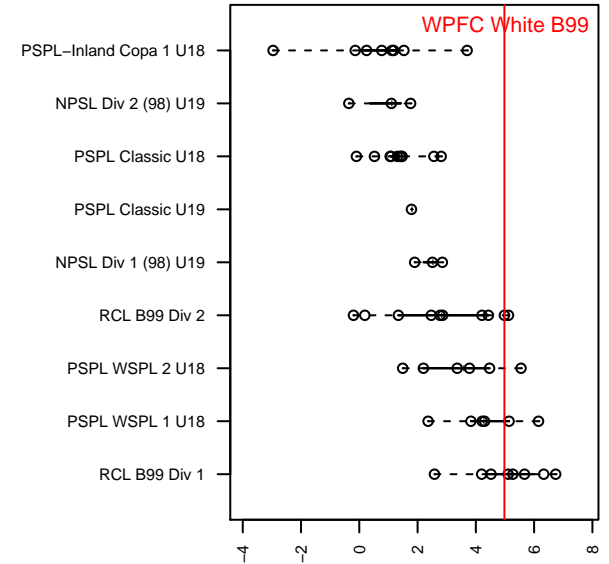

## WPFC White B99

Washington Premier FC  
 Tacoma, WA  
 B99 total strength=1789  
 attack=26.74 defense=35.45  
 fall league = RCL B99 Div 2  
 notes= Murray 2015;Tanzer 2016

alt names used:  
 WPFC B99 WHITE (WA)  
 WPFC B99 White B  
 WPFC B99 White B

**attack and defense variance (black dot)  
relative to other teams  
and top 10 in region**

**attack and defense rating  
relative to others at age  
and all opponents in last 13 months**

**Performance relative to 13 month average**